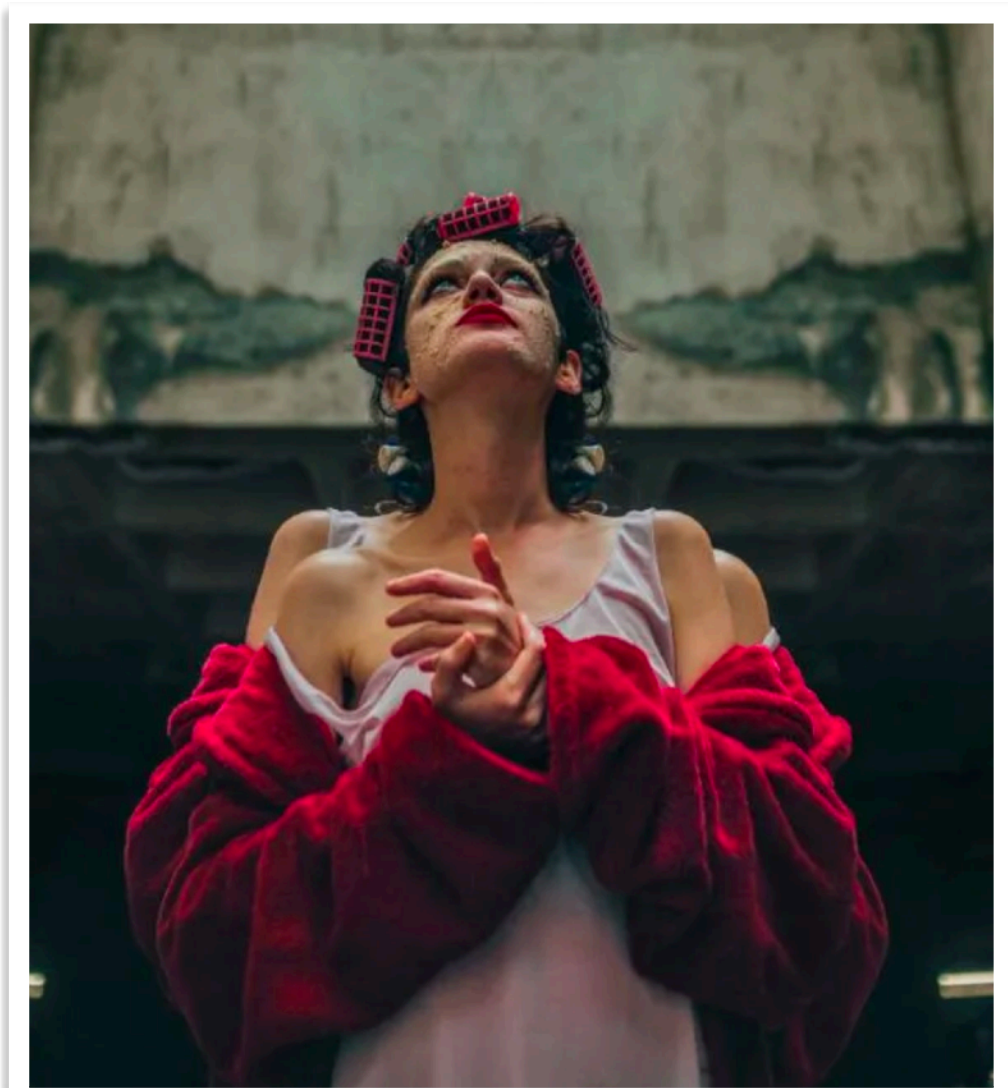

Ride or Die #005 | Motroco

In *Ride or Die #005*, Motroco captures a moment of quiet intensity. The subject, standing in an industrial setting, looks upward with a mix of vulnerability and strength, with the bright red robe contrasting sharply with the muted, worn background, creating a stunning, unique concept photography piece.

Created by Motroco