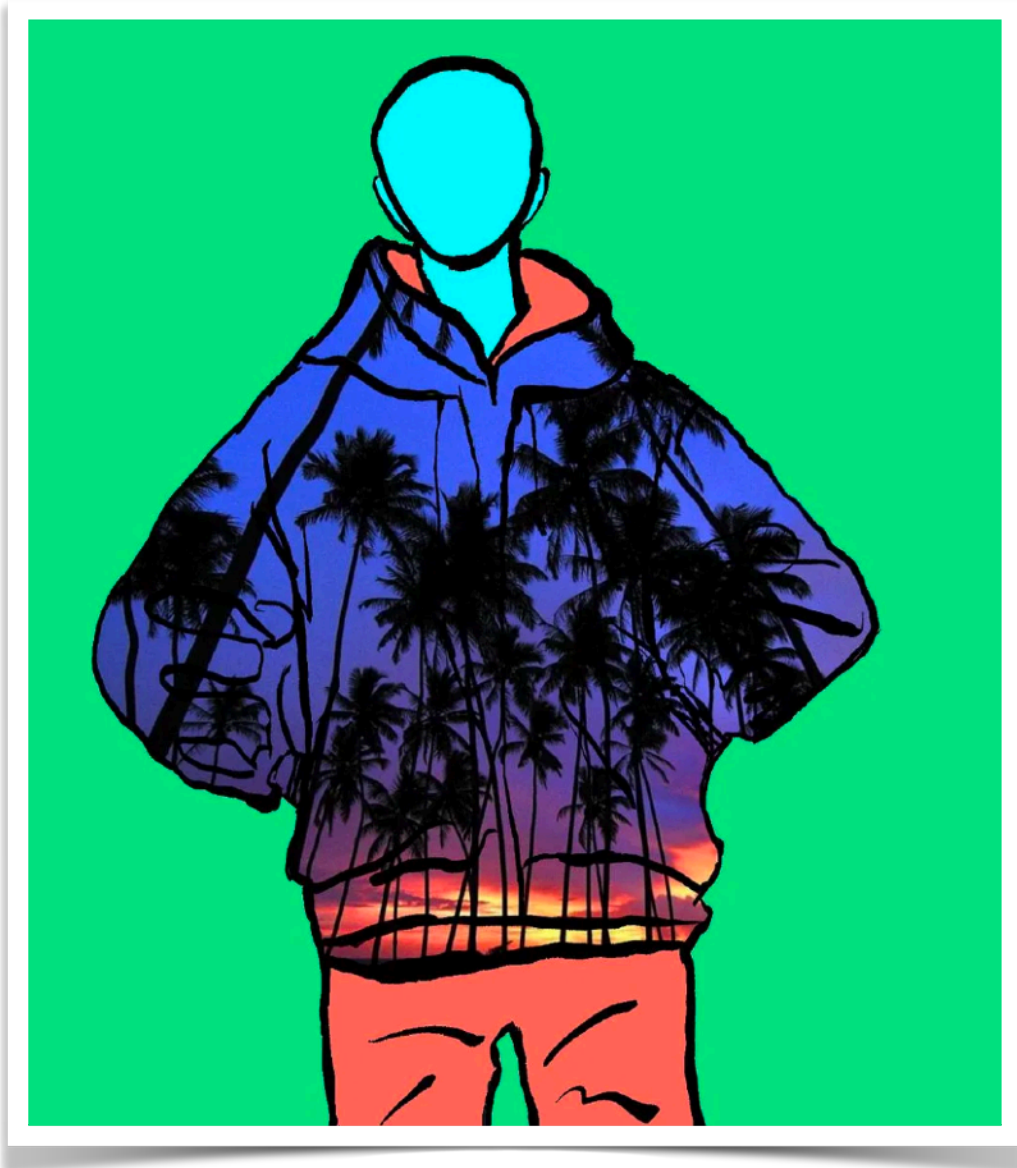

Guy McFly #4821 | Petey McFly

In *Guy McFly #4821*, Petey McFly uses bold colors and clean lines to craft an incredibly striking aesthetic. We loved the vibrant sunset on the hoodie contrasting against the solid green background, creating a playful balance between the calm scenery and the faceless, blue figure.

Created by Petey McFly