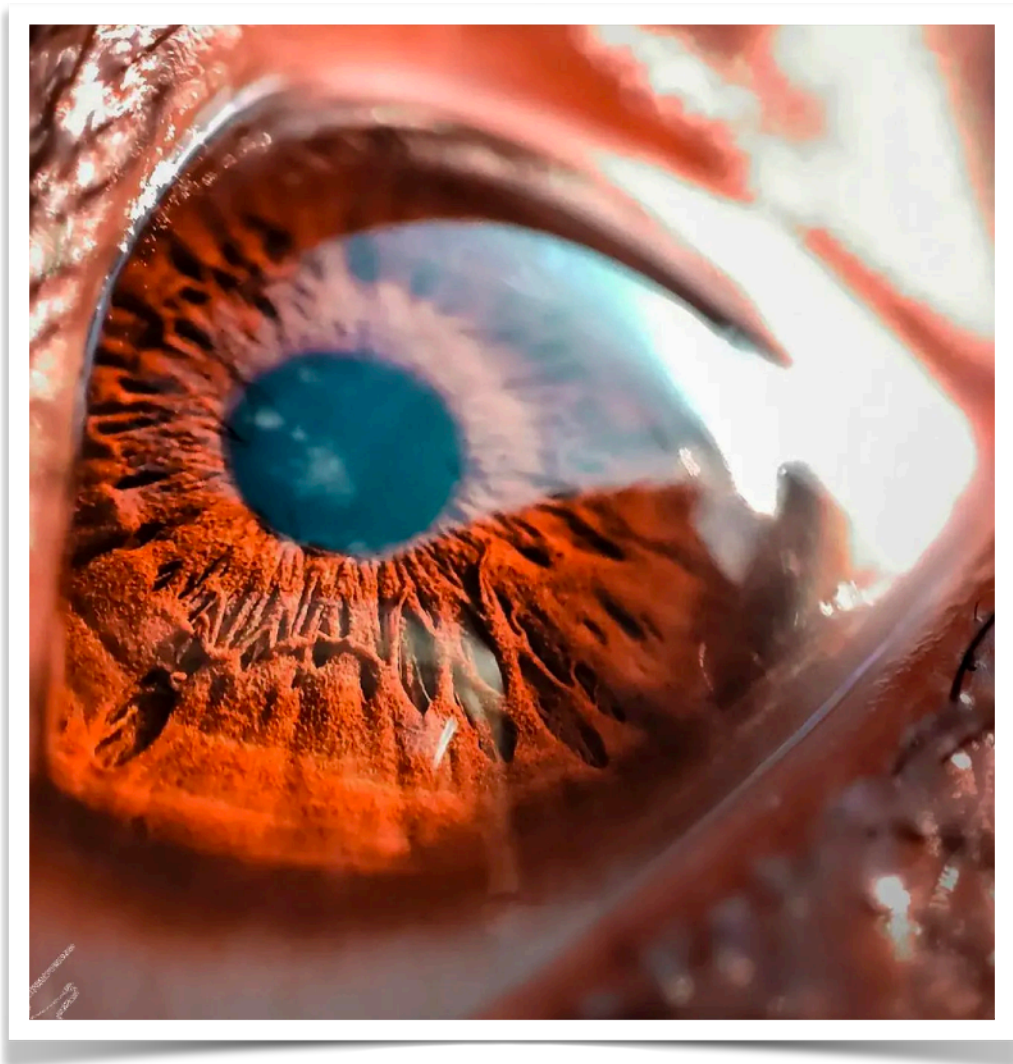

Magical Eye #001 | Falbium Riser

Magical Eye #001 by Falbium Riser draws you in with its amazing macro detail, focusing on the intricate textures and patterns of the human iris. The vivid contrast between the deep blue pupil and the earthy tones of the surrounding iris creates an almost otherworldly effect, with the subtle reflections of light adding dimension to the piece.

Created by Falbium Riser