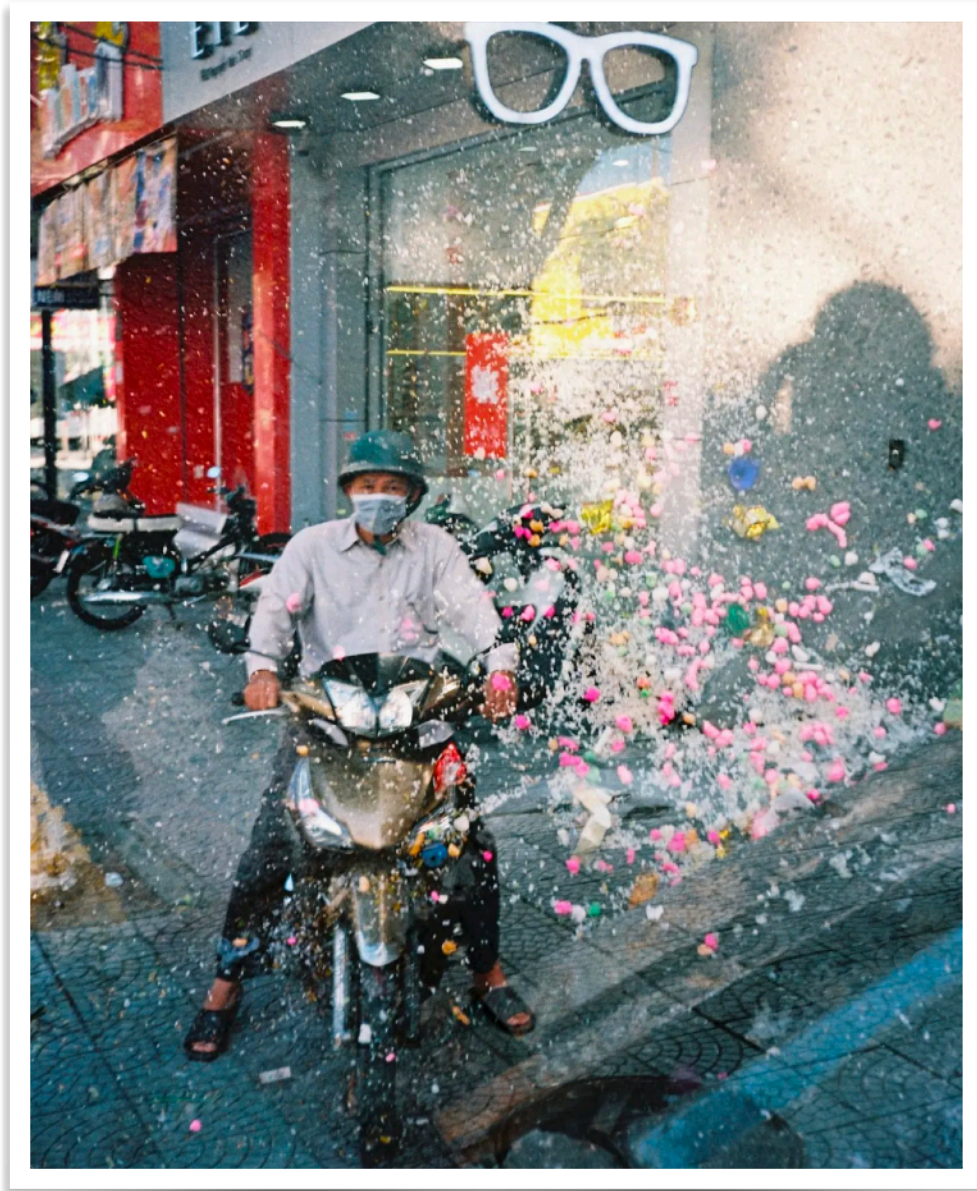

## Mask ON | Moonredark

In *Mask ON*, Moonredark presents a figure calmly holding a katana, with a mix of bold colors and subtle details that bring a quiet intensity to the piece. The interplay between the glowing red and blue highlights around the mask and sword creates a balanced yet intriguing composition.

## Pashupatinath Temple | Sketxh7ins

Pashupatinath Temple by Sketxh7ins captures the intricate architecture of this historic site through delicate ink strokes and soft shading. Sketxh7ins use of subtle contrasts really brings the temple's layered structures to life, while the figures moving up the steps add a sense of quiet activity.

## Texture Explosion | Chrispy

*Texture Explosion* by Chrispy uses the double exposure technique to merge an ordinary street scene with an unexpected burst of color and texture. The soft pastel overlays collide with the figure on the scooter, creating a sense of motion and spontaneity. This blend of daily life and surreal imagery transforms the moment into something abstract and layered, as the vibrant colors and textures add depth and intrigue to an otherwise simple setting.