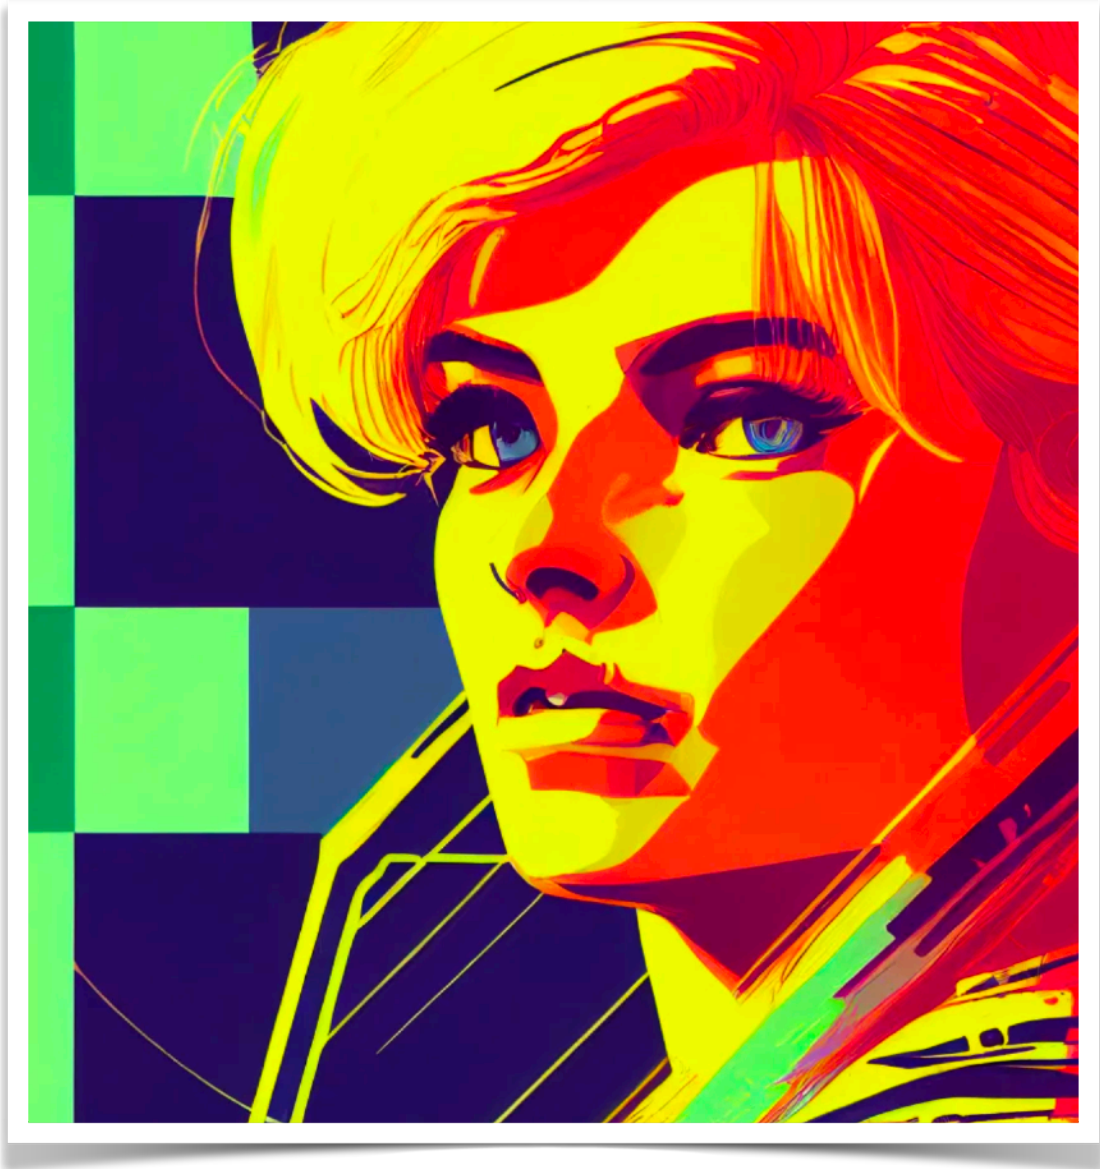

Comic Book #001 | BeardedBoob

Comic Book #001 by BeardedBoob embraces a bold pop art style, combining vibrant colors with sharp lines to create an awesome digital portrait. BeardedBoob's use of exaggerated hues and minimal shading brings a comic book aesthetic to life, evoking a sense of nostalgia while maintaining a modern edge.

Created by BeardedBoob

<https://irisnet.upticknft.com/otherpage?did=iaa12ahzkgtq9vnwalxkzcce560z553whpegfmayyq>